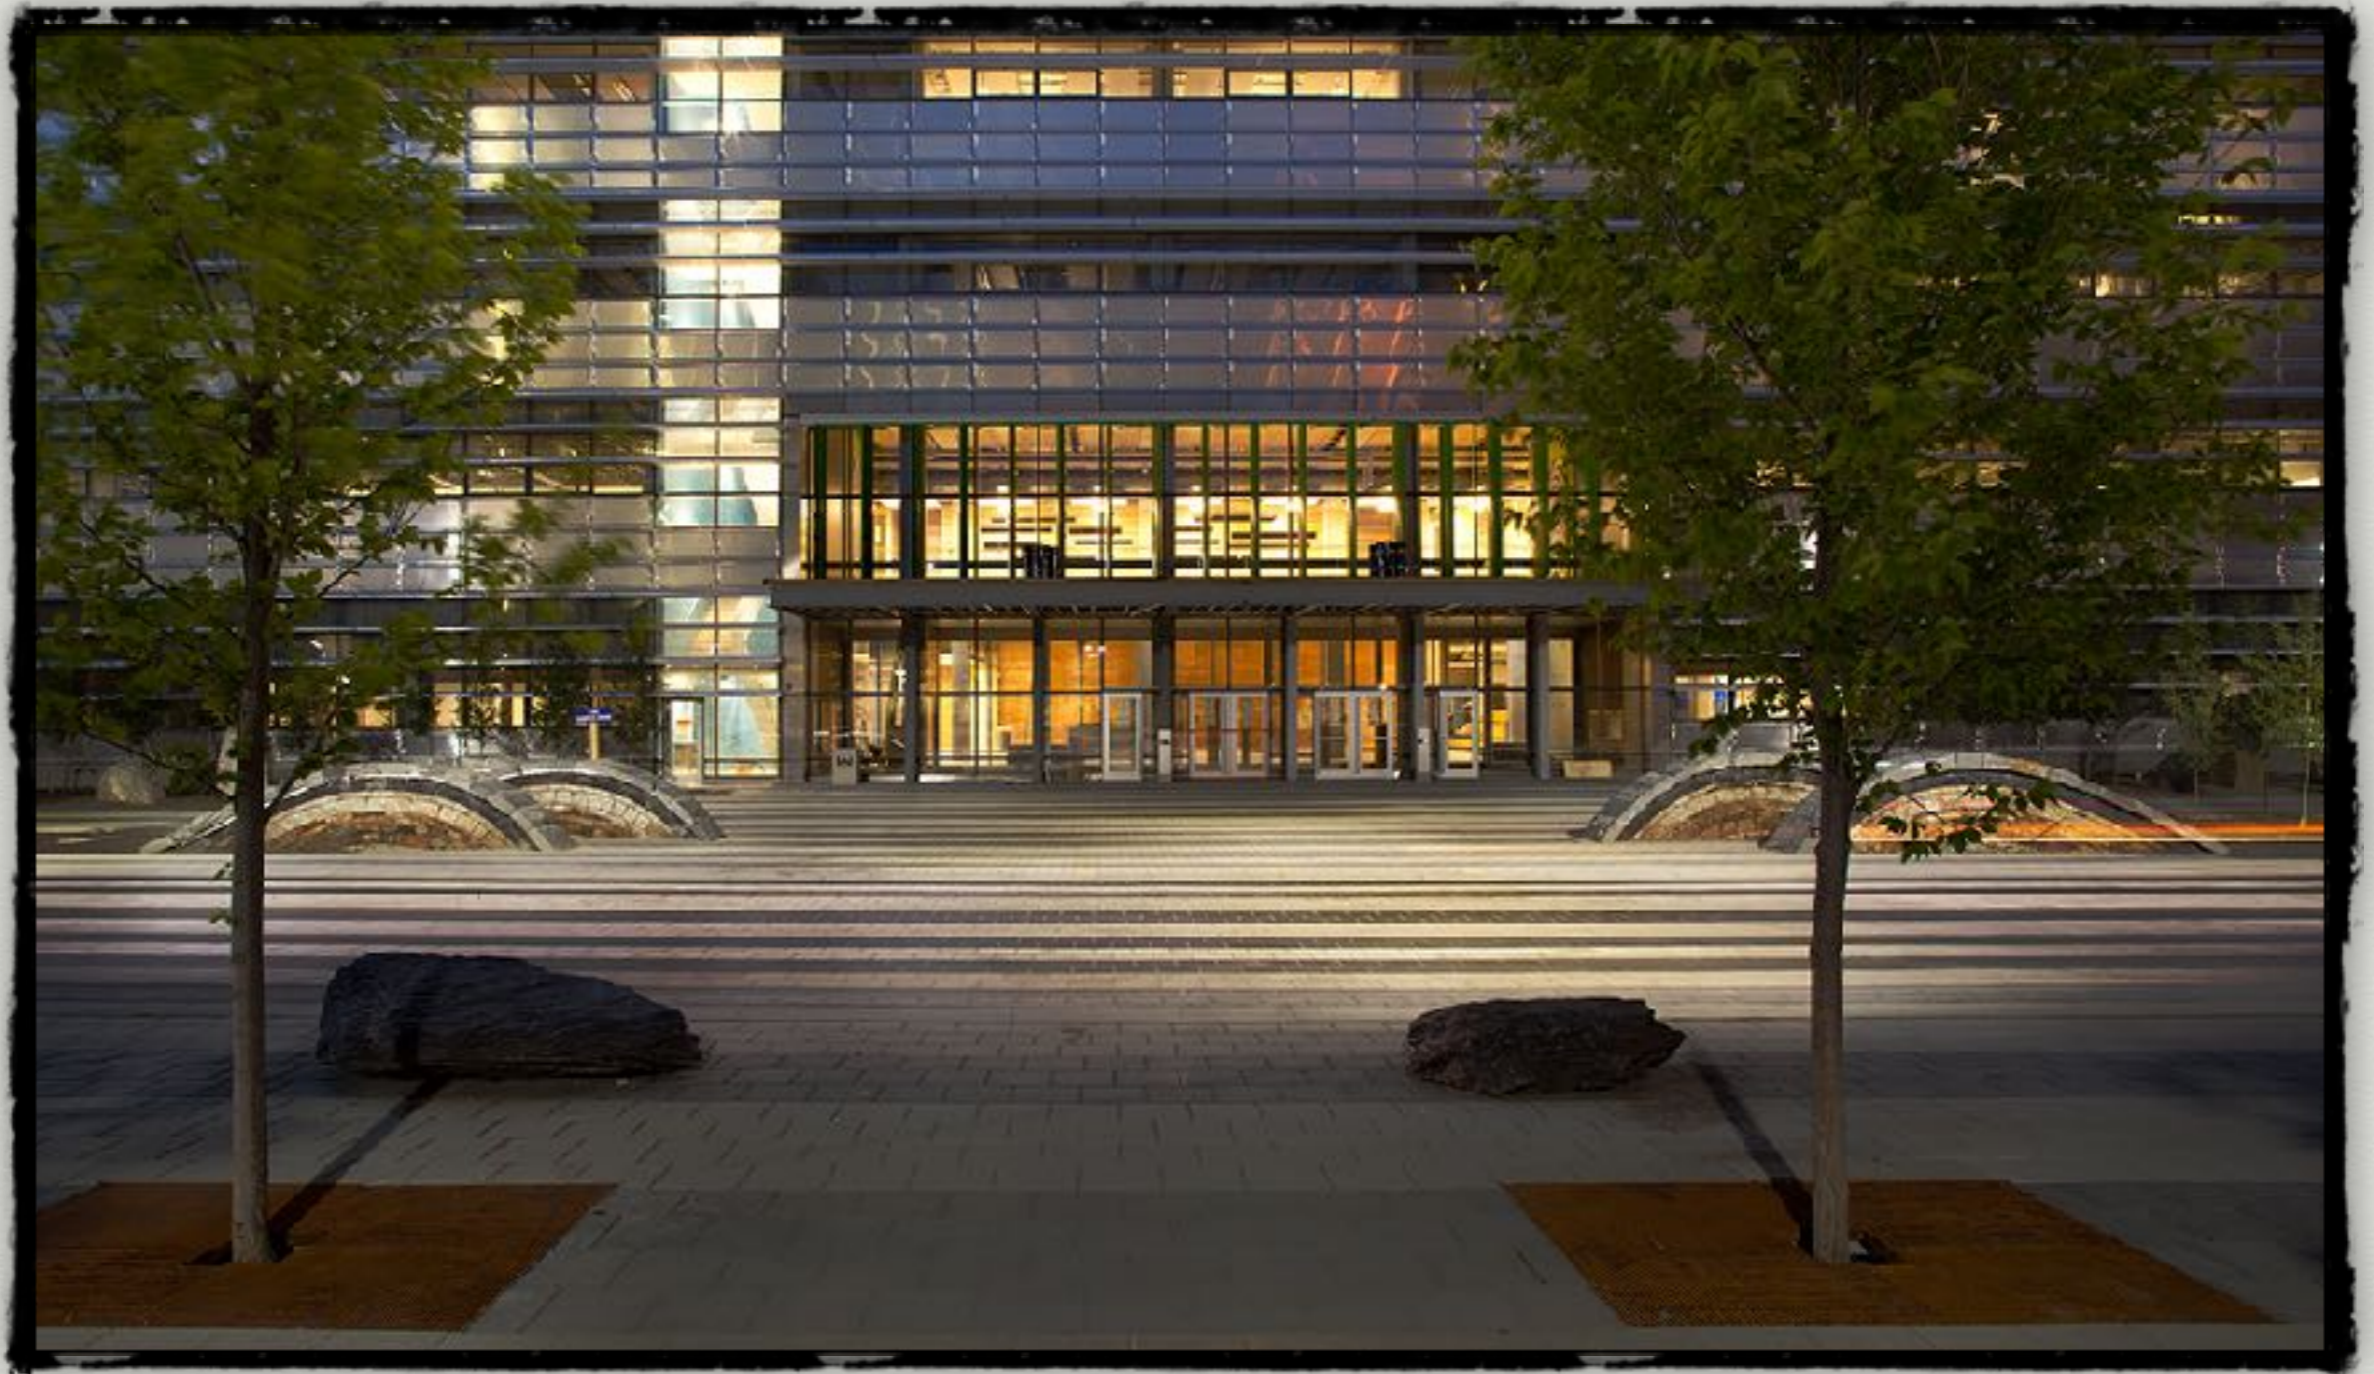

A Crossing
Michael Magnan, BCSLA

[AALA]