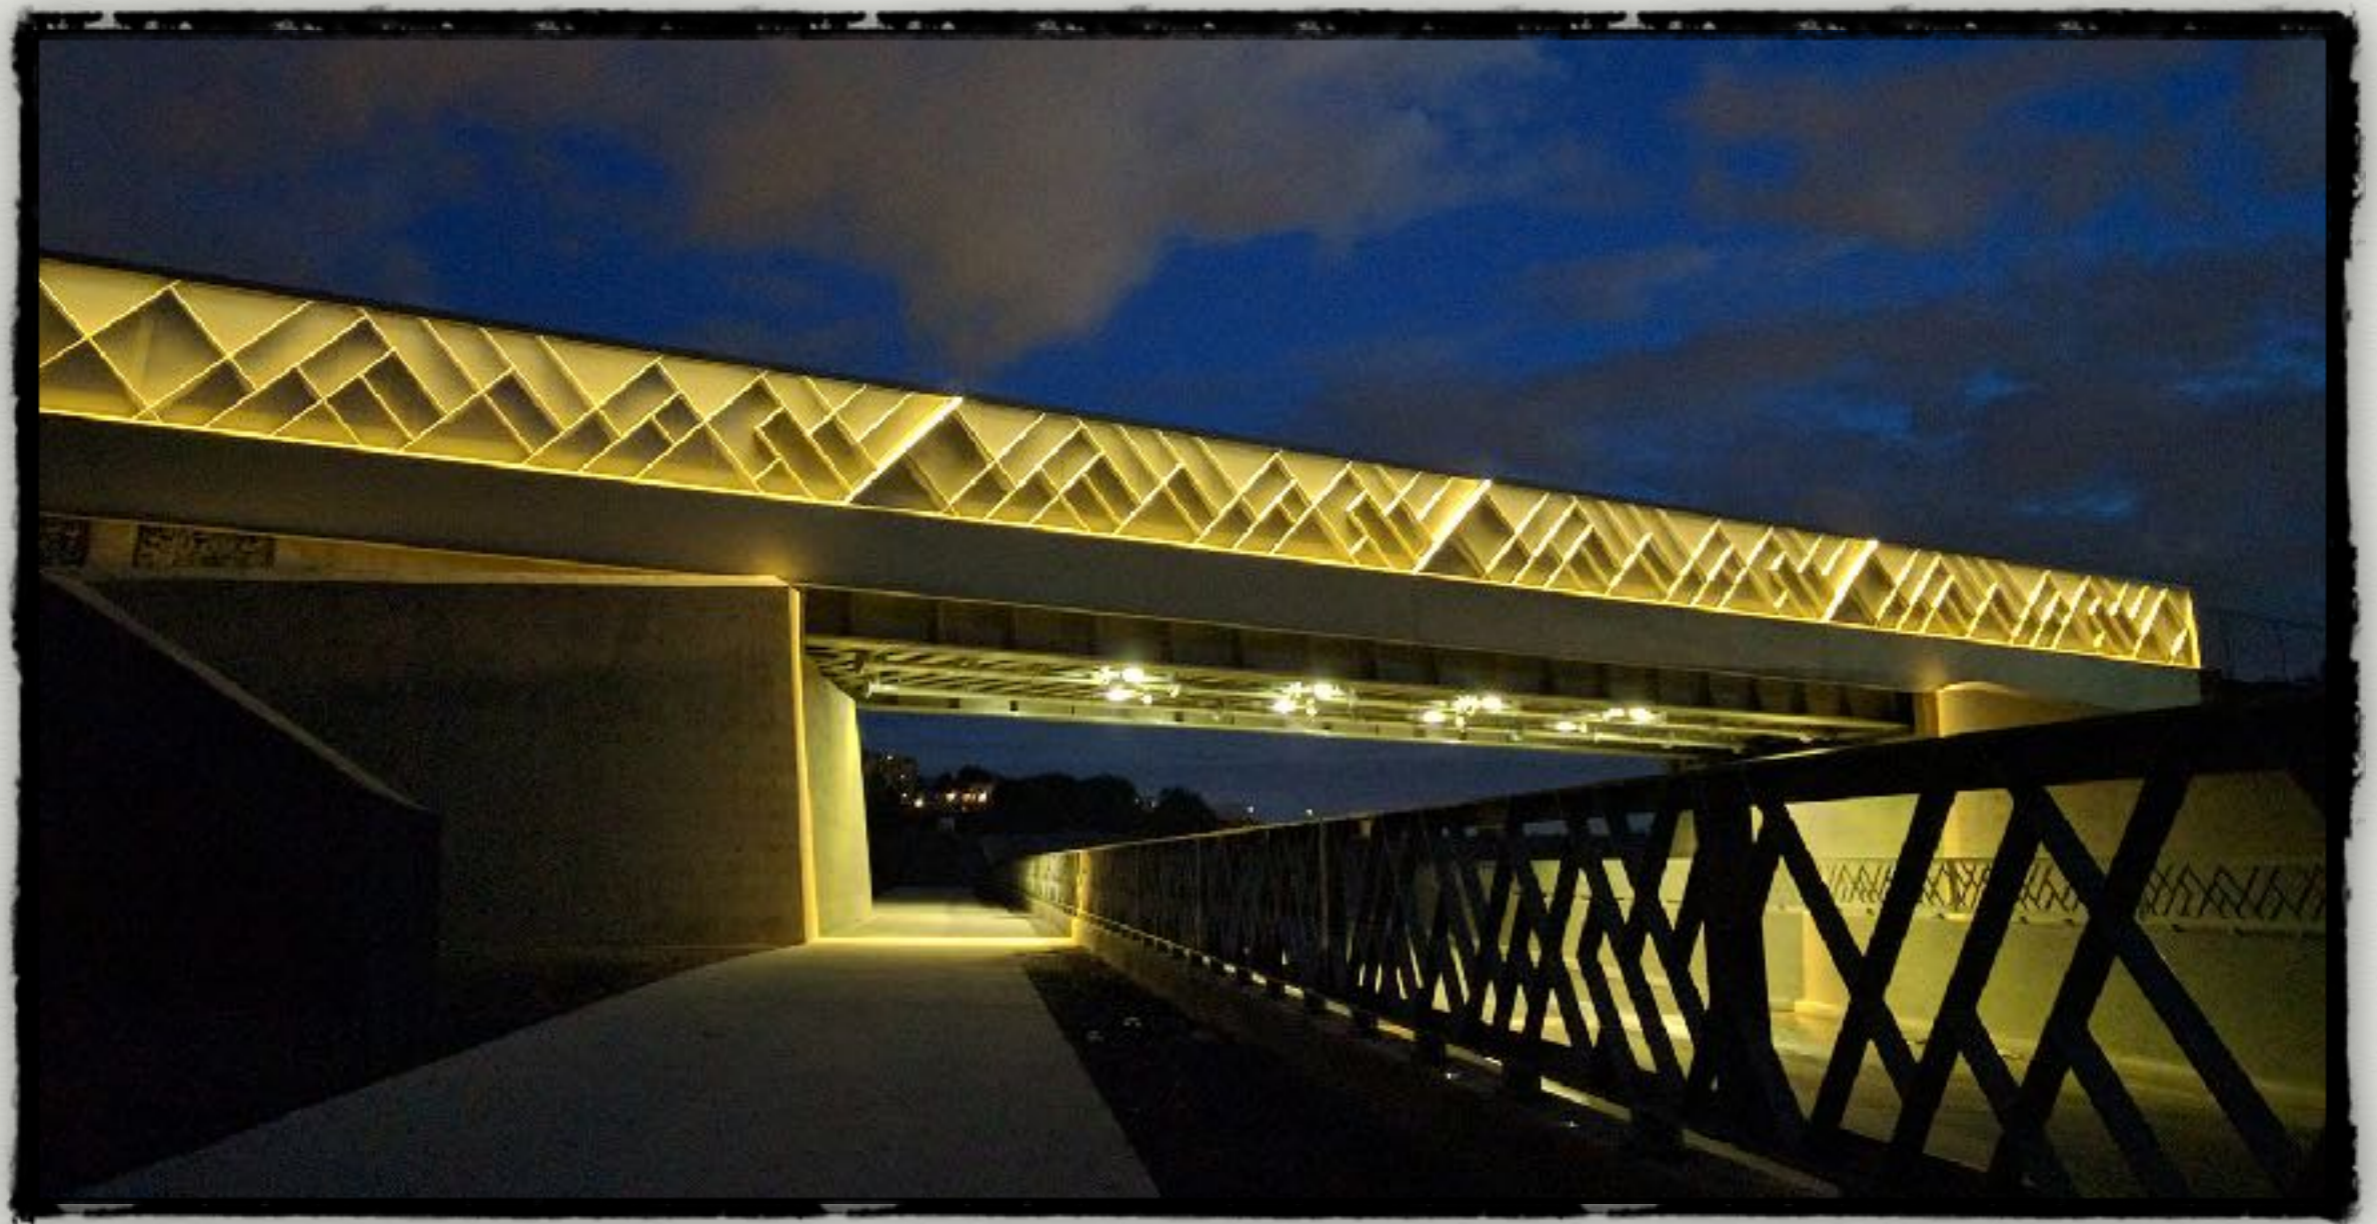

Pont Ferroviaire
Peter Soland

[AAPQ]