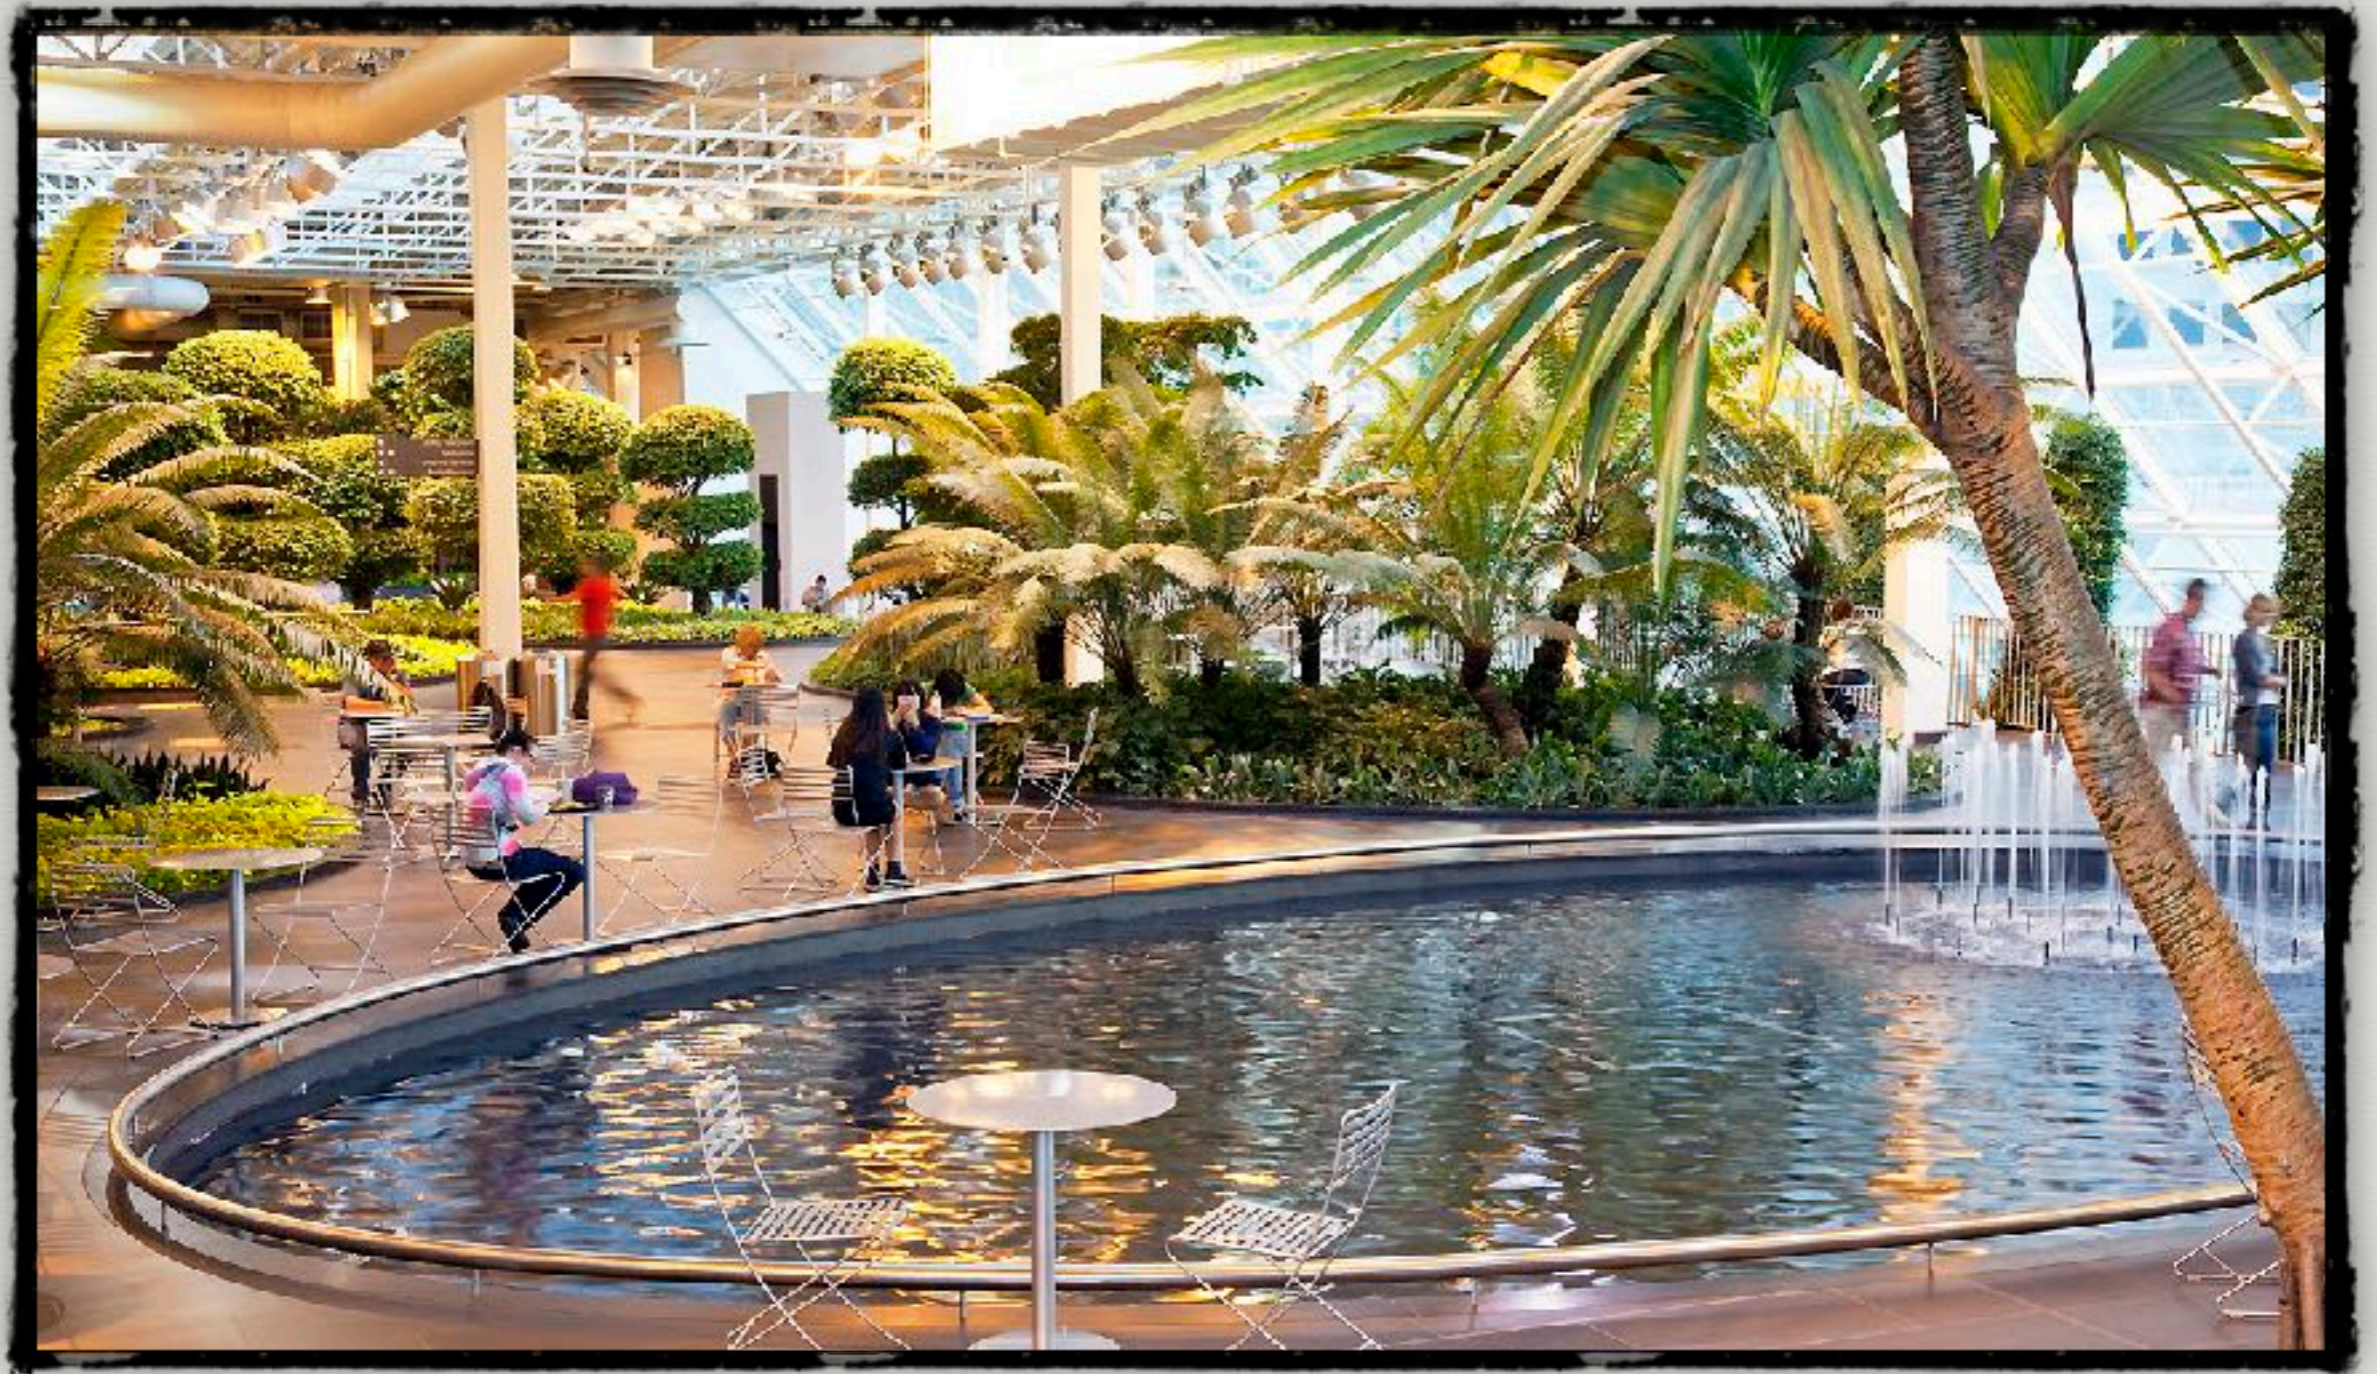

Devonian Garden
Janet Rosenberg, OALA (Roy Doms)

[AALA]