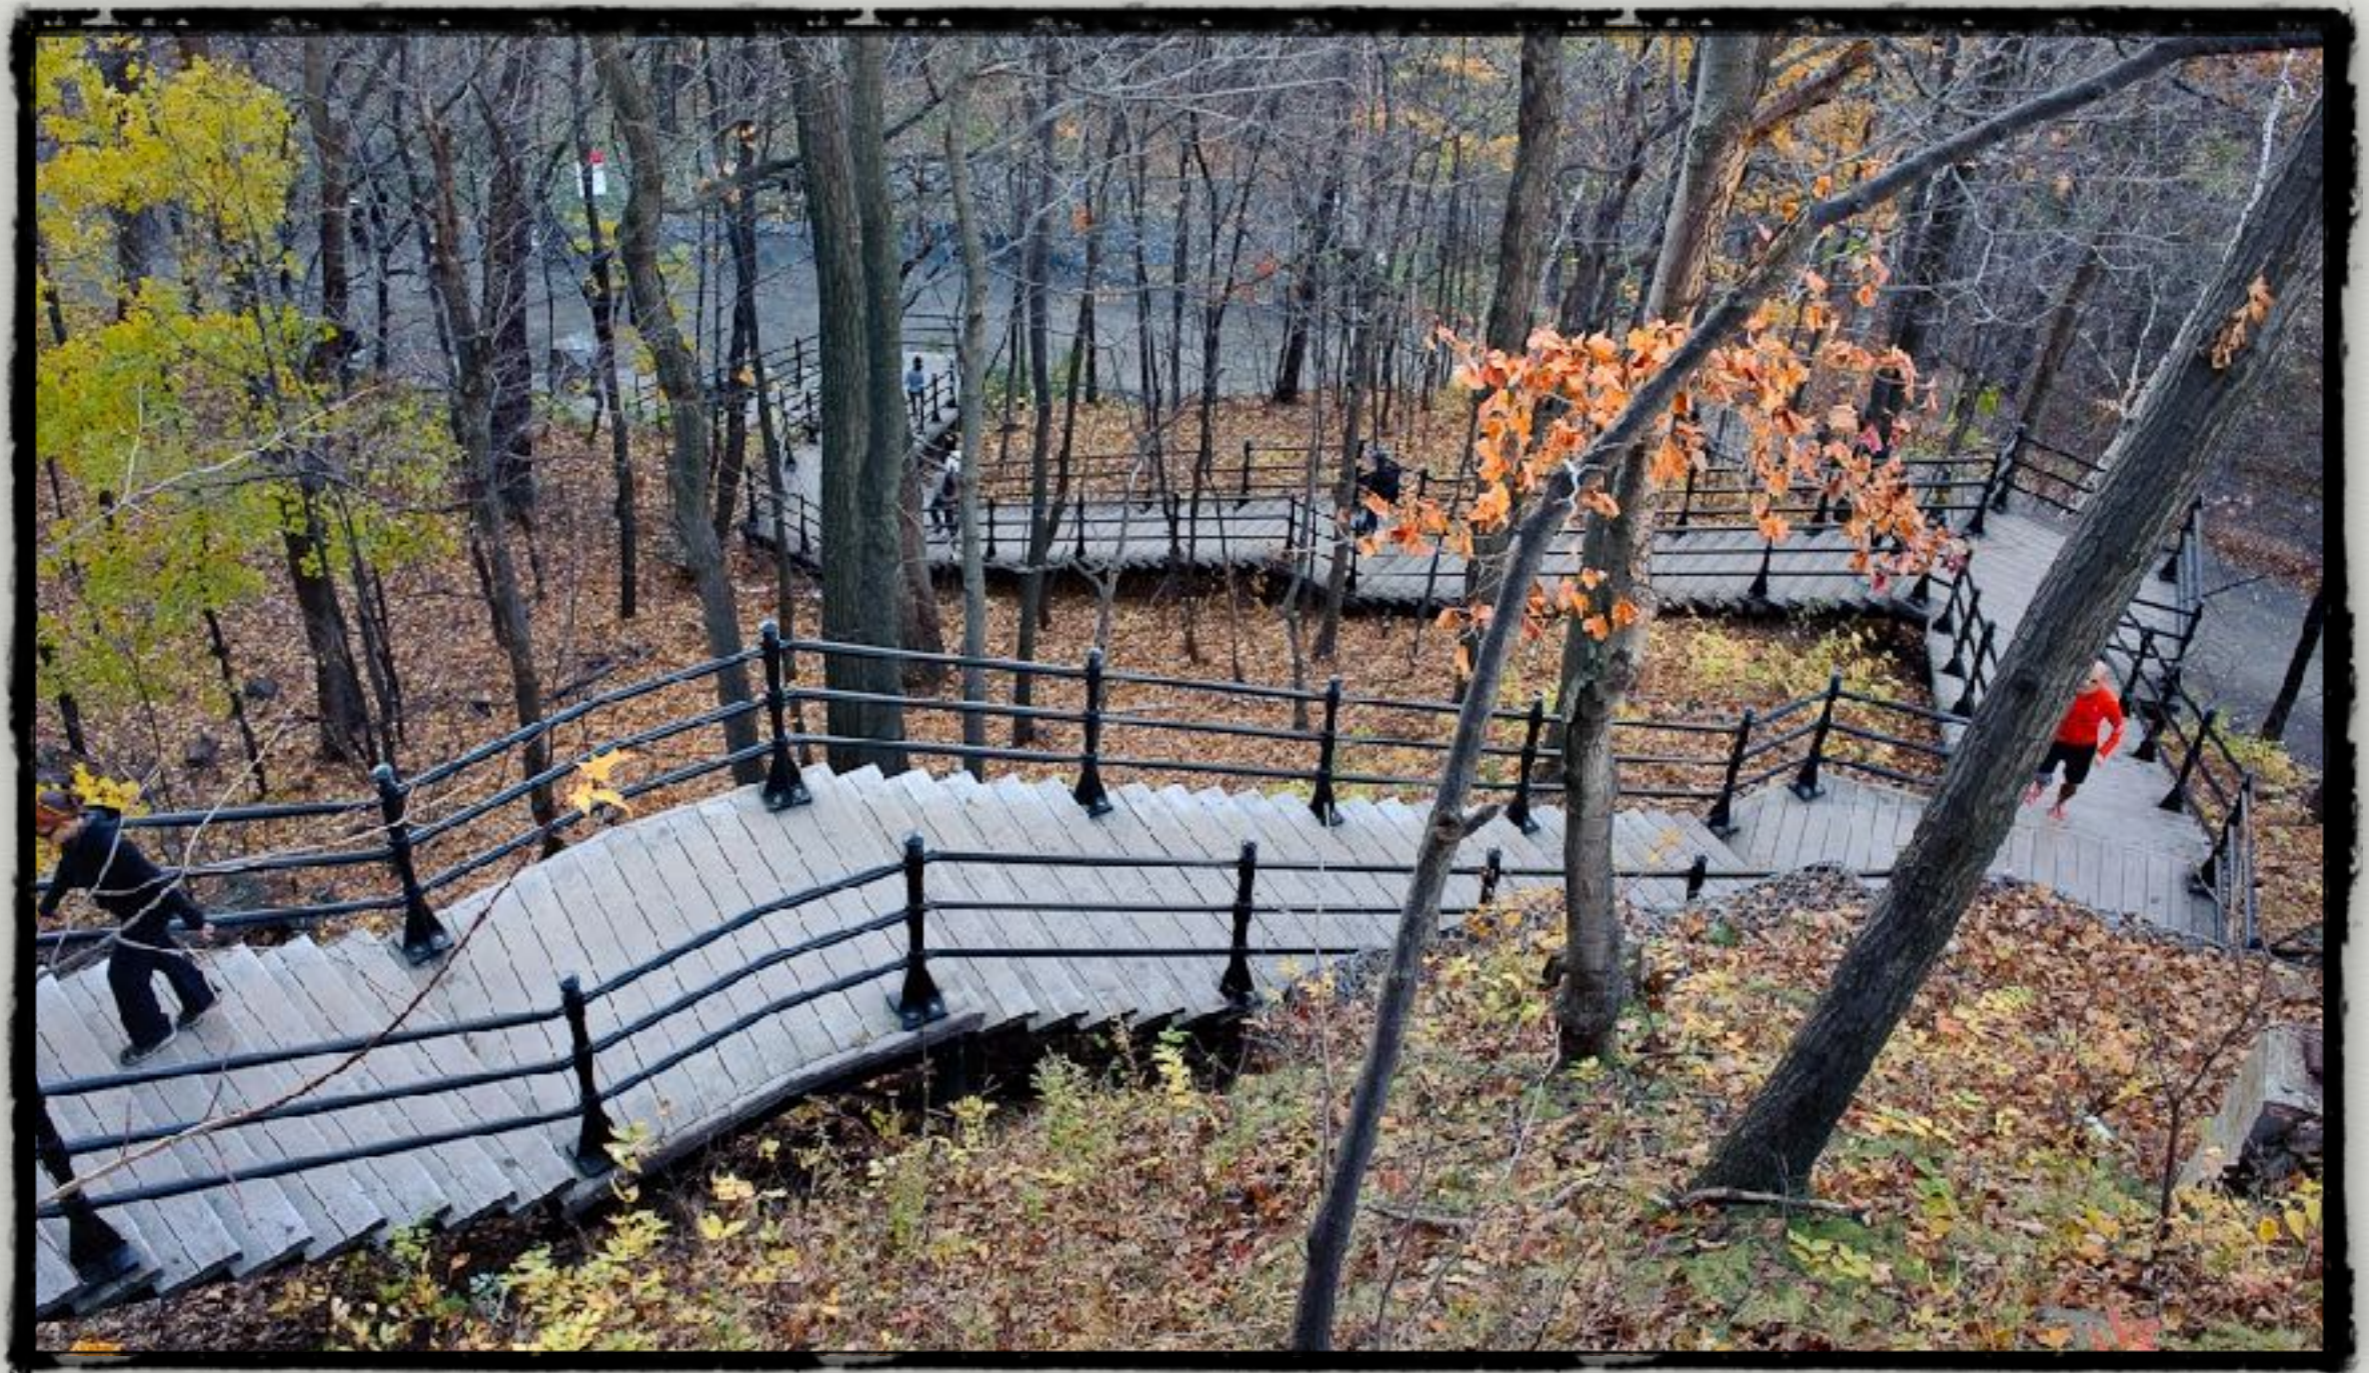

**Mount Royal Peel Entrance
Wendy Graham (Jean Landry)**

[AAPQ]