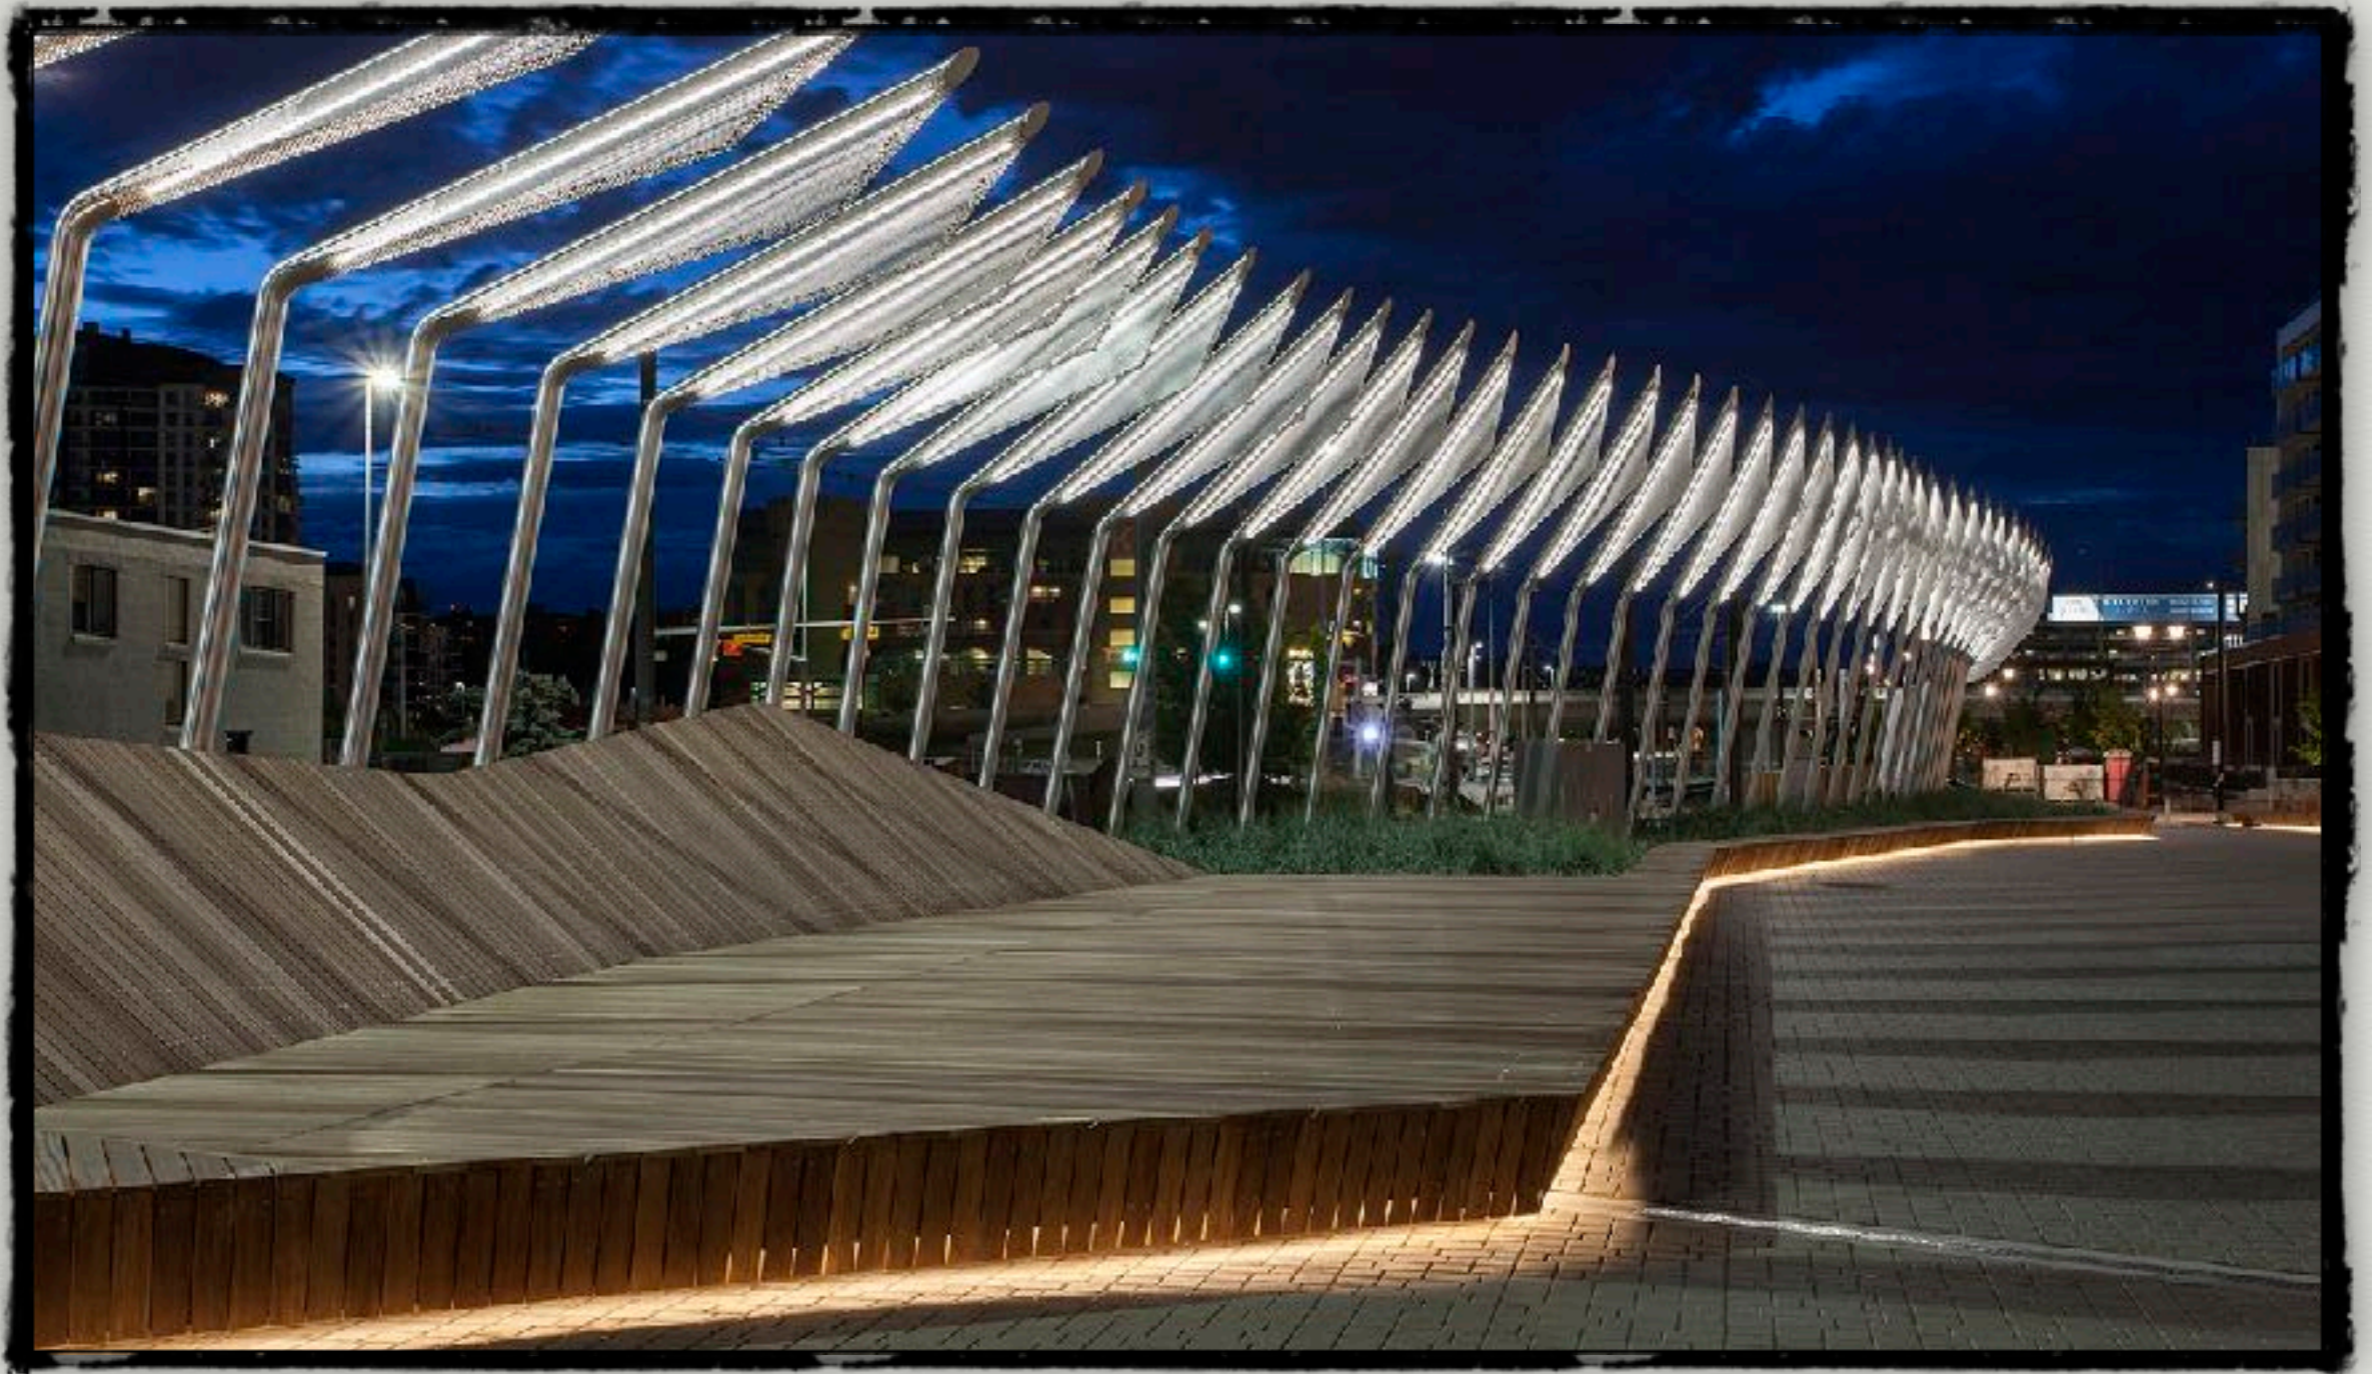

**C-Square Stage Performance
Deron Miller, (Marc Boutin)**

[AALA]

C-Square - The Veil
Deron Miller, (Marc Boutin)

[AALA]

**Calgary Soldier Memorial
Greg Stewart (Marc Boutin)**

[AALA]

**Calgary Soldier Memorial
Greg Stewart (Marc Boutin)**